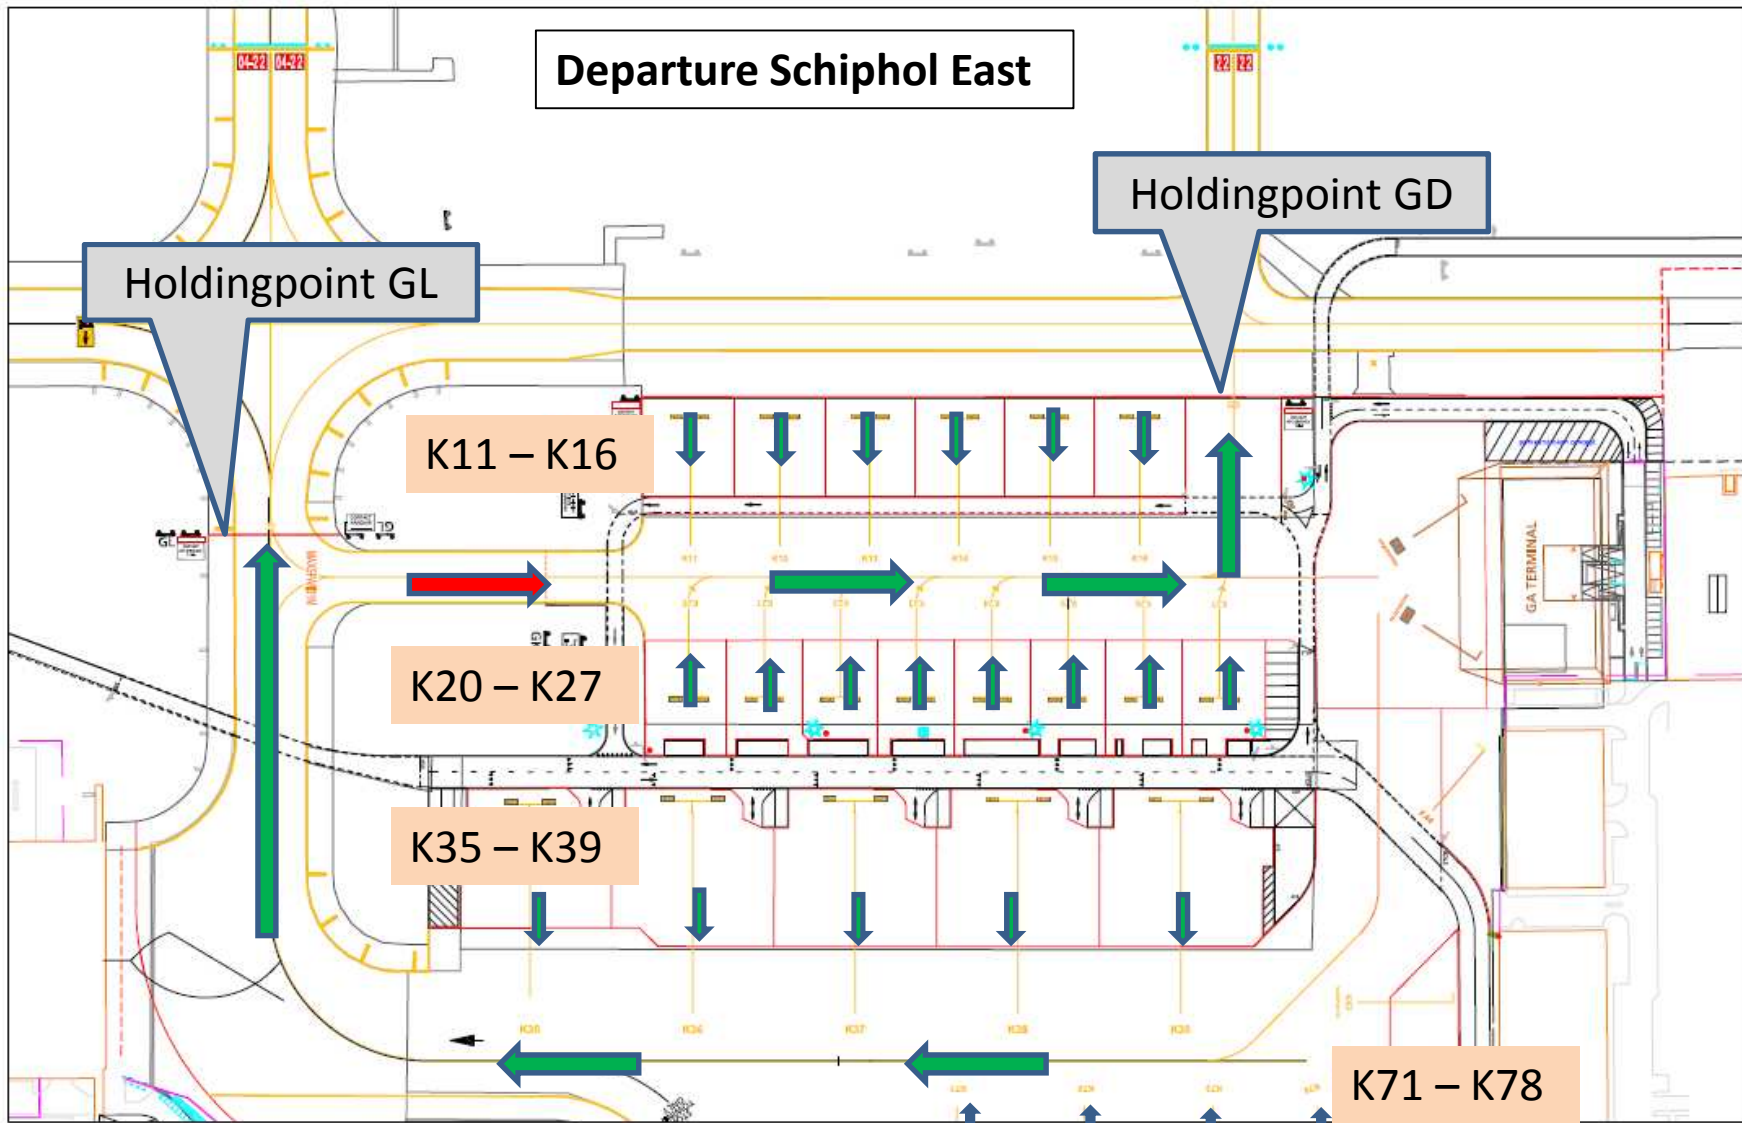

Departure Schiphol East

Dep K11-K16: Start up 121.650, request taxi to GD 121.925 (leave spot to the left), request taxi 121.800

Dep K20-K27: Start up 121.650, request taxi to GD 121.925 (leave spot to the right), request taxi 121.800

Dep K35-K39: Start up 121.650, request taxi to GL 121.925 (leave spot to the right), request taxi 121.800

Dep K71-K78: Start up 121.650, request pushback and taxi to GL 121.925, request taxi 121.800